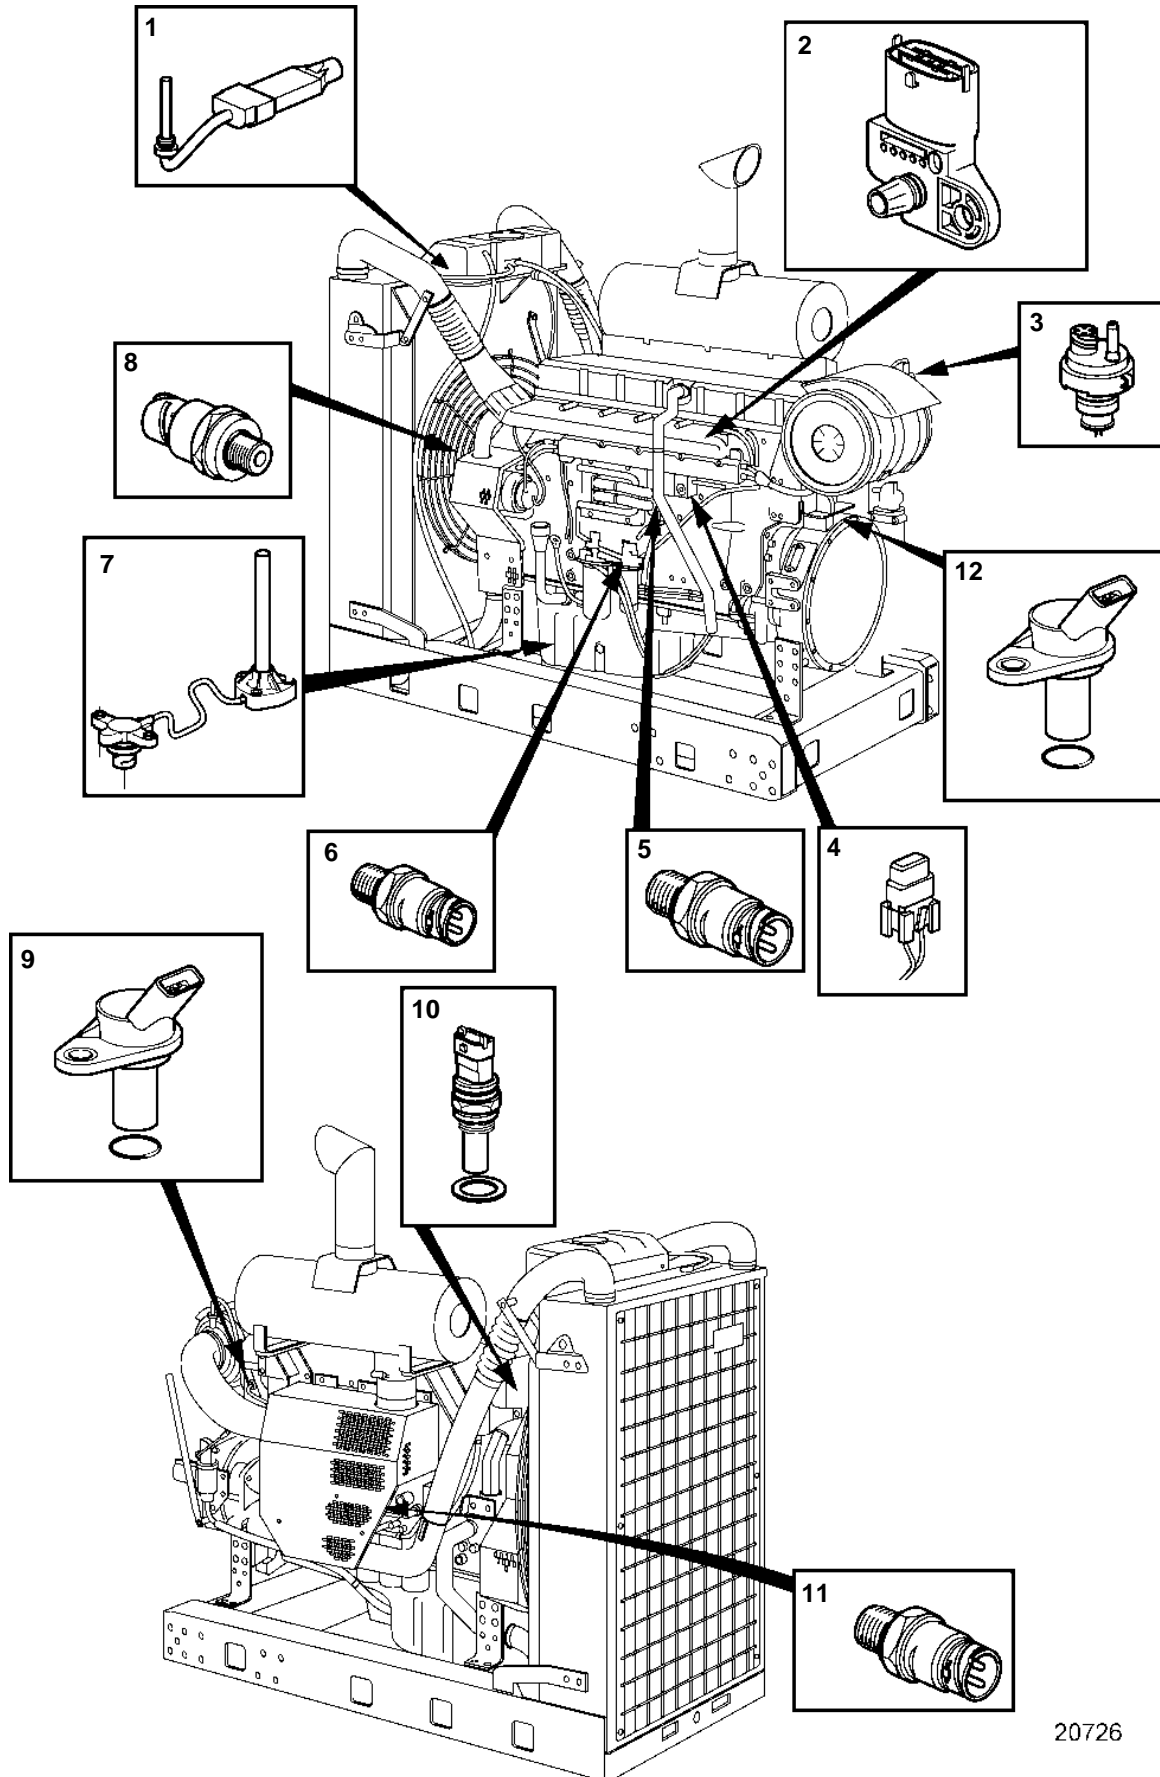

TAD1641VE, TAD1642VE

20726

TAD1641VE, TAD1642VE

REF	PART NO.	QTY	DESCRIPTION	SEE SEC.
1	8140024	1	Level sensor, expansion tank	
2	20524936	1	Sender, pressure/temp	
3		1	Senderpressure/temp	6758
4	969161	1	Fuse	
5	20484678	1	Pressure sensor, oil pressure/temperature	
6	20484678	1	Pressure sensor, fuel pressure	
7	24424110	1	Sender, level	
8	20499340	1	Pressure sensor, crankcase pressure	
9	20513343	1	Tachometer sensor	
10	20513340	1	Temperature sensor, coolant water temp.	
11	874673	1	Pressure monitor, piston cooling	
12	20513343	1	Tachometer sensor	